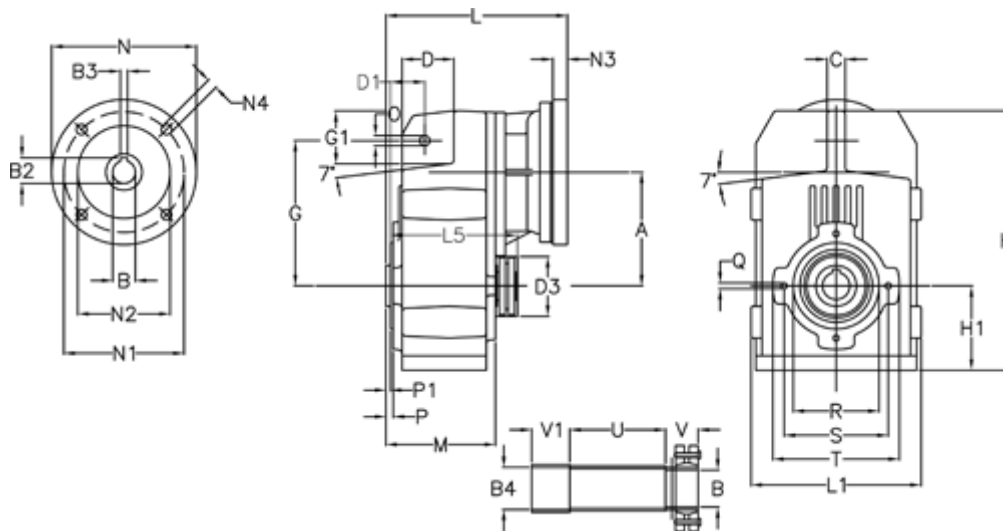

Article number: 29560101705225  
 Description: Shaft mounted gear  
 A102S-17-P71B5

## Measures

A = 112.50	D1 = 35.0	I5 = 159.5	P1 = 3.0	V1 = 36
B = 25	d3 = 77	M = 100.5	Q = M8x12	
B1 = 14	G = 140	N = 160	R = 80	
B2 = 16.3	G1 = 51.0	N1 = 130	S = 100	
B3 = 5	H = 251.0	N2 = 110	T = 120	
B4 = 27	H1 = 84.0	N4 = M8x16	Tightening torque N m = 8.5	
C = 20	L = 185.5	O = 11	U = 70.0	
D = 47.5	L1 = 170	P = 4.5	V = 34	